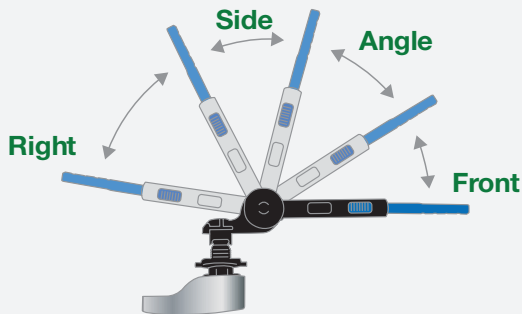

Perfect Fit™ Premium Toilet Tank Levers

Update your toilet to match your bathroom décor!

Universal Design Adjusts to Any Tank Position

Fits *the most* tanks & brands

- Upscale metal handle design available in chrome, brushed nickel and oil-rubbed bronze.
- Easy to install (No cutting or bending required)
- Precision “spring action” feel for a strong flush
- Direct replacement for toilet specific levers: Toto®, Kohler®, Mansfield®, Eljer® and American Standard®
- 5 year warranty

690X-011

690N-012

697

698

Perfect Fit™ Premium Toilet Tank Levers

Different Tank Positions

MOST COMMON

Front