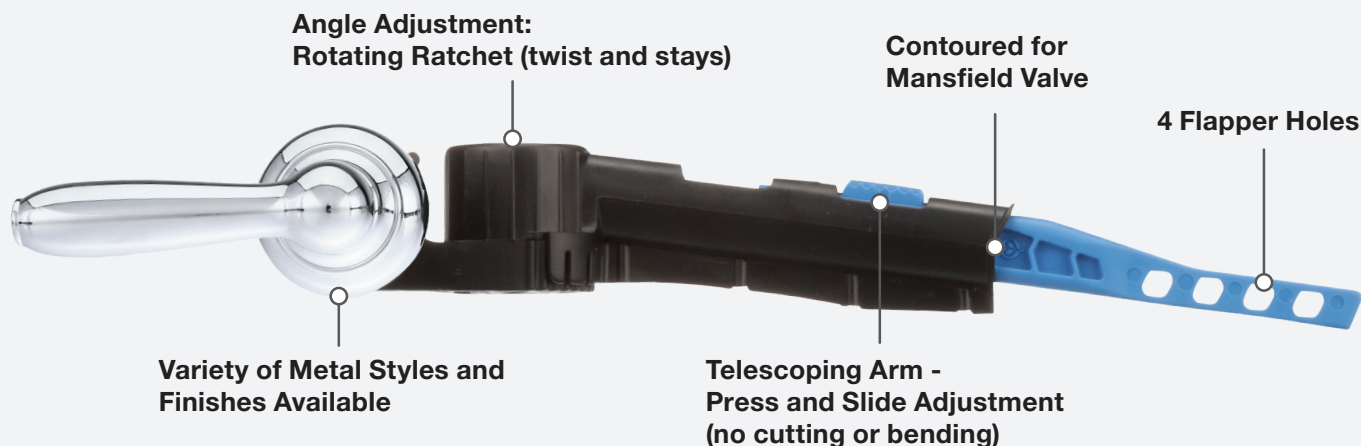

Perfect Fit™ Premium Toilet Tank Levers

Update your toilet to match your bathroom décor!

Universal Design Adjusts to Any Tank Position

Fits *the most* tanks & brands

- Upscale metal handle design available in chrome, brushed nickel and oil-rubbed bronze.
- Easy to install (No cutting or bending required)
- Precision “spring action” feel for a strong flush
- Direct replacement for toilet specific levers: Toto®, Kohler®, Mansfield®, Eljer® and American Standard®
- 5 year warranty

690X-011

690N-012

697

698

Perfect Fit™ Premium Toilet Tank Levers

Different Tank Positions

MOST COMMON

Front